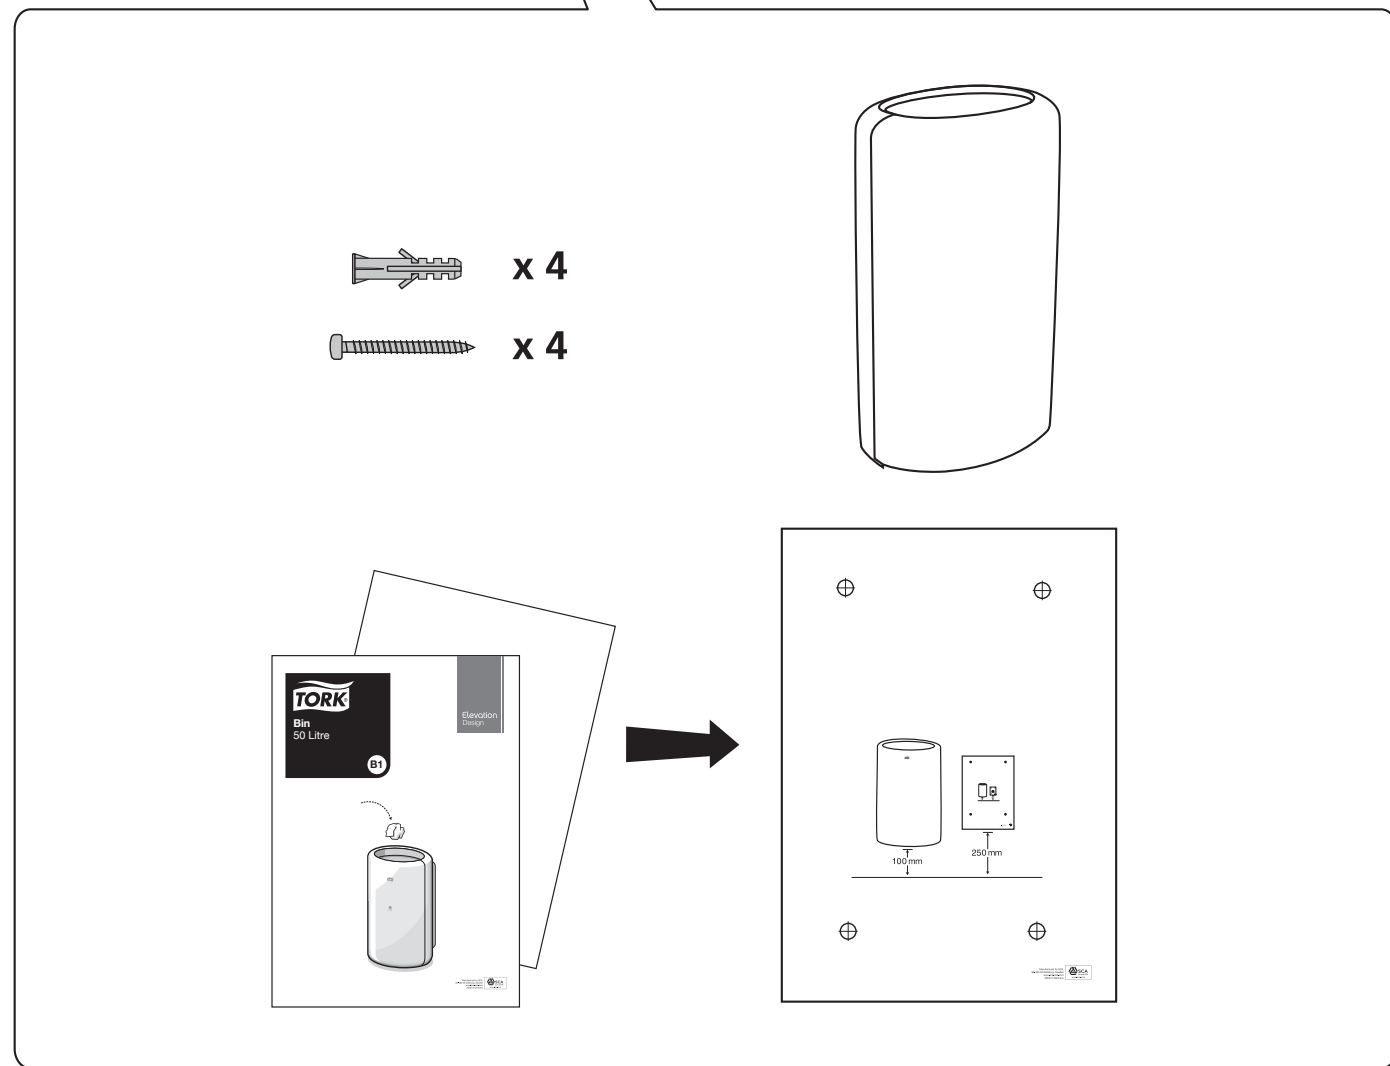

European Community Design Registration RCD 000929971

Elevation
Design

Manufactured by SCA,
SE-405 03 Göteborg, Sweden
www.sca-tork.com
Made in Germany

Manufactured by SCA,
SE-405 03 Göteborg, Sweden
www.sca-tork.com
Made in Germany

Ø 6 mm

5.

6.

2.

3.

4.

A

B

1.

2.

3.

 x 4

 x 4

1.

4.