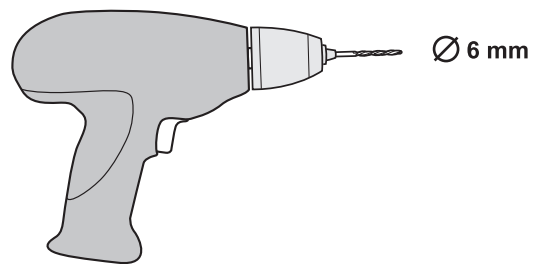

European Community Design Registration RCD 000929971

Elevation
Design

Manufactured by SCA,
SE-405 03 Göteborg, Sweden
www.sca-tork.com
Made in Germany

Manufactured by SCA,
SE-405 03 Göteborg, Sweden
www.sca-tork.com
Made in Germany

Ø 6 mm

5.

6.

2.

3.

4.

A

B